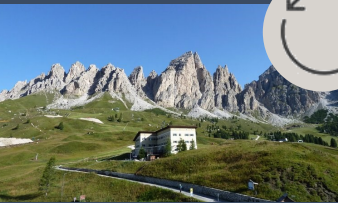

ROUTE SUGGESTIONS

OVER PASSO GARDENA THROUGH THE DOLOMITES (4-5 HOURS)

AEON - Bolzano - Lake Carezza - Canazei - Ortisei in Val Gardena -
Barbiano - Renon - AEON